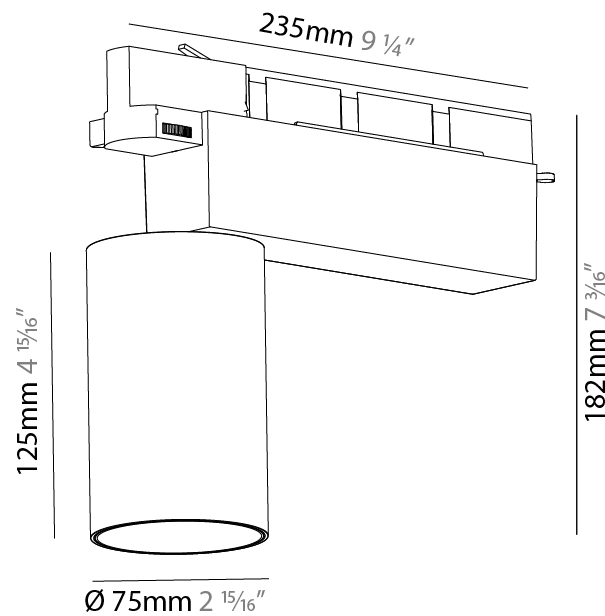

GENERAL

Series: Centriq
Subseries: Centriq 75
Brand: Prolicht
Division: Architectural
Mounting Type: Track
Mounting Location: Ceiling
Subcategory: Spots

PHYSICAL

Shape: Cylinder
Diameter (mm): 75
Diameter (in): 2 15/16
Length (mm): 235
Length (in): 9 1/4
Height (mm): 125
Height (in): 4 15/16
Light Distribution: Adjustable / Direct
Weight (kg): 1.099
Weight (lbs): 2 7/16
Fixture Finish: SSR / BKV / CWI / CRY / HAB / UFT / ITA / RUA / FTG / MYG / LOD / PUS / FRO / FUP / KIA / POP / BLS / SPG / MEY / GOH / GUM / CHC / COM / ABZ / JAG / OBR / MOS / ROR
Fixture Material: Aluminum

ELECTRICAL

Lamp Type: LED (Zhaga Standard)
Input Wattage (W): 12 / 15
Total Output Wattage (W): 10.8 / 13.5
Dimming: Tri-Mode (Non-Dimming and Phase Dimming (120Vac only) and 0-10V Dimming)
Driver Included: Yes
Driver Location: Integrated
Driver Type: Constant Current - Universal
Driver Class: Class 2
Input Voltage (V): 120 - 277
Constant Current (MA): 350

LED

Number of LEDs: 1
Color Temperature (°K): 2700 / 3000 / 3500 / 4000
Max. Delivered Lumen (lm): 870 / 970 / 1039 / 1060
Nominal Lumen (lm): 960 / 1070 / 1156 / 1180
CRI: >90 CRI
Lamp Life (hrs): 50000
Upon Request: Special Color Temperature Special Led

OPTICAL

Beam Angle: 10
Adjustability: Rotational 340°; Tilt 90°
Upon Request: Special Beam Angles

RATINGS AND CERTIFICATIONS

Certified By: Certified for North American Standards
IP rating: IP20