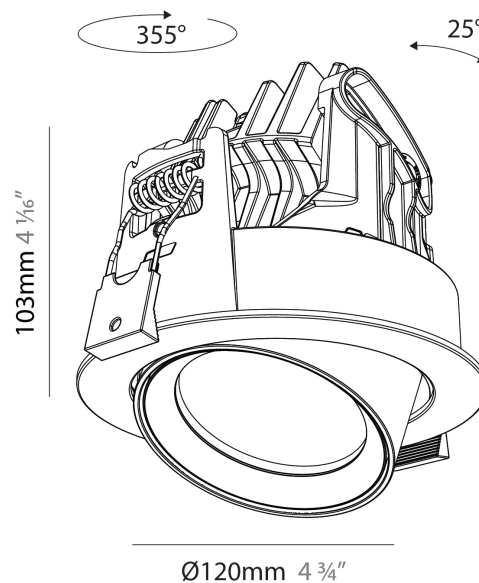

GENERAL

Series: Centriq
Subseries: Centriq Round Adjustable
Brand: Prolicht
Division: Architectural
Mounting Type: Recessed
Mounting Location: Ceiling
Subcategory: Spots

PHYSICAL

Shape: Cylinder
Diameter (mm): 120
Diameter (in): 4 ¾
Height (mm): 105
Height (in): 4 ⅛
Min. Recessing Depth (mm): 120
Min. Recessing Depth (in): 4 ¾
Light Distribution: Adjustable / Direct
Weight (kg): 0.649
Diffuser: Lens Pack - No Lens / Opal / Linear Spread Lens / Honeycomb / Spread Lens
Fixture Finish: SSR / BKV / CWI / CRY / HAB / UFT / ITA / RUA / FTG / MYG / LOD / PUS / FRO / FUP / KIA / POP / BLS / SPG / MEY / GOH / GUM / CHC / COM / ABZ / JAG / OBR / MOS / ROR
Fixture Material: Aluminum
Cut-out Measurements: Dia. 112mm / 4 7/16"

ELECTRICAL

Lamp Type: LED (Zhaga Standard)
Input Wattage (W): 27.3
Total Output Wattage (W): 24.5
Dimming: Tri-Mode (Non-Dimming and Phase Dimming (120Vac only) and 0-10V Dimming)
Driver Included: Yes
Driver Location: Recessed Housing
Driver Type: Constant Current - Universal
Driver Class: Class 2
Input Voltage (V): 120 - 277
Constant Current (MA): 700

LED

Color Temperature (*K): 2700 / 3000 / 3500 / 4000
Max. Delivered Lumen (lm): 2348 / 2444 / 2549 / 2669
Nominal Lumen (lm): 2788 / 2903 / 3027 / 3170
CRI: >90 CRI
Lamp Life (hrs): 50000

OPTICAL

Reflector°: 20 / 32 / 54
Adjustability: Rotational 350°; Tilt 90°

RATINGS AND CERTIFICATIONS

Certified By: Certified for North American Standards
IP rating: IP20